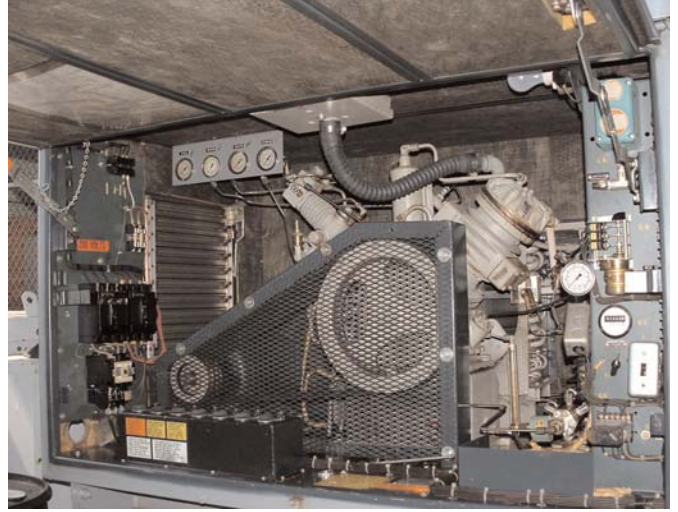

Used Equipment Profile

Manufacturer: Worthington

HP: 15

Model: V2A4

Serial Number: N/A

Voltage: 208/3/60

Year: N/A

Performance: 4 Stage/ 5000 PSI (currently set up for 2000 PSI)